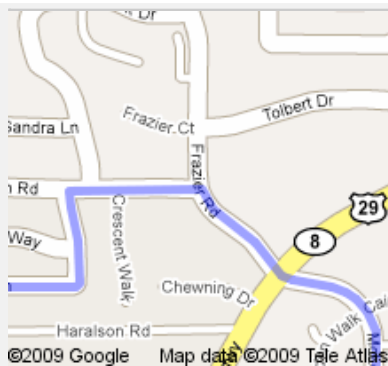

Directions to 3325 Francine Dr, Decatur, GA 30033  
2.2 mi – about 7 mins  
Lindmoor Woods phone # 770-491-9506

2785 Millwood Ct, Decatur, GA 30033

1. Head southwest on Millwood Ct toward Millwood Way

go 466 ft  
total 466 ft

2. Turn left at Millwood Way

go 0.1 mi  
total 0.2 mi

3. Turn left at Country Squire Dr

go 0.1 mi  
total 0.3 mi

4. Turn right at Country Squire Ln  
About 1 min

go 0.4 mi  
total 0.7 mi

➤ 5. Turn right at Pangborn Rd

go 0.2 mi  
total 0.9 mi

➤ 6. Turn right at Frazier Rd

go 0.2 mi  
total 1.1 mi

7. Continue on **McLendon Dr**  
About 2 mins

go 0.7 mi  
total 1.8 mi

⬅ 8. Turn left at Francine Dr  
About 1 min

go 0.4 mi  
total 2.2 mi

3325 Francine Dr, Decatur, GA 30033

---

These directions are for planning purposes only. You may find that construction projects, traffic, weather, or other events may cause conditions to differ from the map results, and you should plan your route accordingly. You must obey all signs or notices regarding your route.