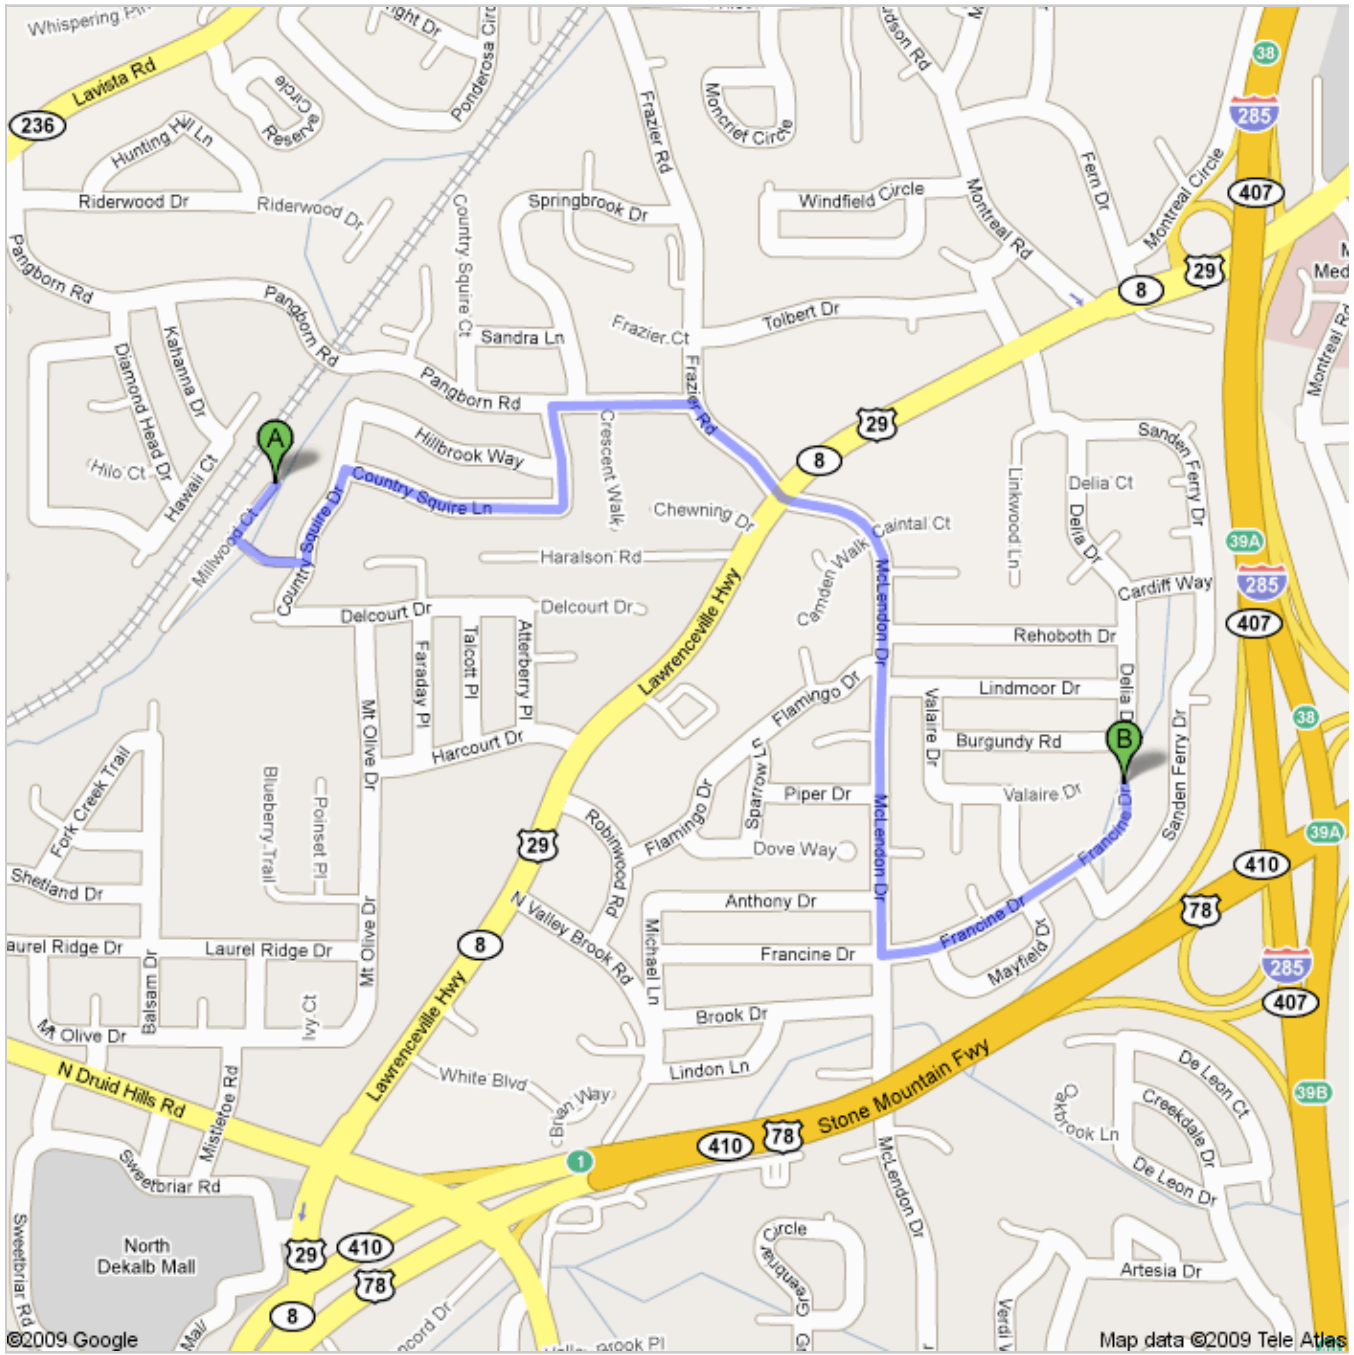

Directions to 3325 Francine Dr, Decatur, GA 30033  
2.2 mi – about 7 mins  
Lindmoor Woods phone # 770-491-9506

2785 Millwood Ct, Decatur, GA 30033

1. Head southwest on Millwood Ct toward Millwood Way

go 466 ft  
total 466 ft

2. Turn left at Millwood Way

go 0.1 mi  
total 0.2 mi

3. Turn left at Country Squire Dr

go 0.1 mi  
total 0.3 mi

4. Turn right at Country Squire Ln  
About 1 min

go 0.4 mi  
total 0.7 mi

➤ 5. Turn right at Pangborn Rd

go 0.2 mi  
total 0.9 mi

➤ 6. Turn right at Frazier Rd

go 0.2 mi  
total 1.1 mi

7. Continue on **McLendon Dr**  
About 2 mins

go 0.7 mi  
total 1.8 mi

⬅ 8. Turn left at Francine Dr  
About 1 min

go 0.4 mi  
total 2.2 mi

3325 Francine Dr, Decatur, GA 30033

---

These directions are for planning purposes only. You may find that construction projects, traffic, weather, or other events may cause conditions to differ from the map results, and you should plan your route accordingly. You must obey all signs or notices regarding your route.